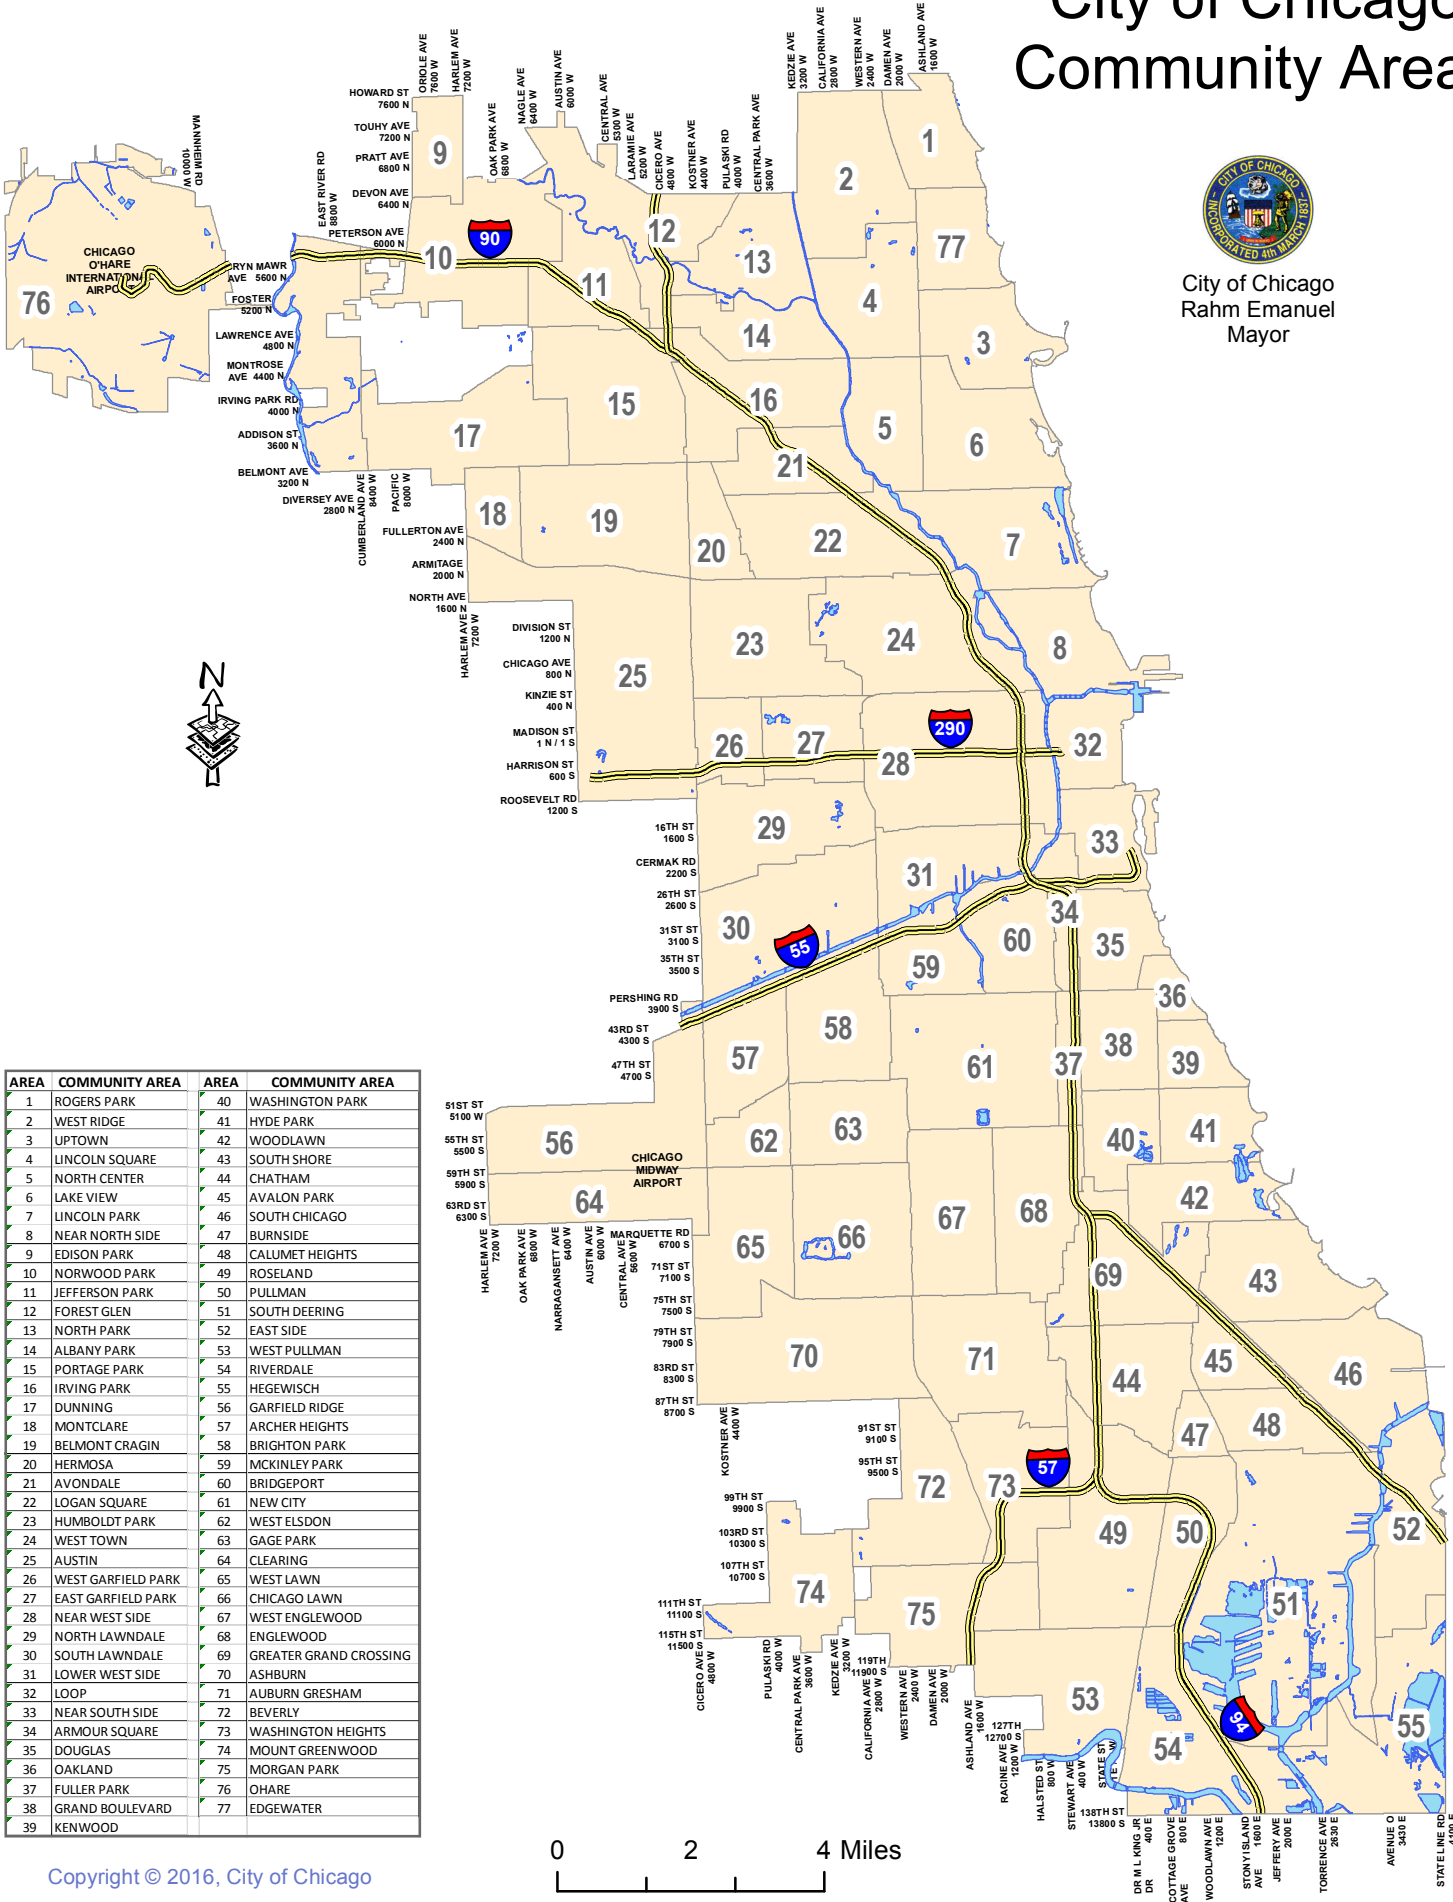

# City of Chicago Community Areas

City of Chicago  
Rahm Emanuel  
Mayor

AREA	COMMUNITY AREA	AREA	COMMUNITY AREA
1	ROGERS PARK	40	WASHINGTON PARK
2	WEST RIDGE	41	HYDE PARK
3	UPTOWN	42	WOODLAWN
4	LINCOLN SQUARE	43	SOUTH SHORE
5	NORTH CENTER	44	CHATHAM
6	LAKE VIEW	45	AVALON PARK
7	LINCOLN PARK	46	SOUTH CHICAGO
8	NEAR NORTH SIDE	47	BURNSIDE
9	EDISON PARK	48	CALUMET HEIGHTS
10	NORWOOD PARK	49	ROSELAND
11	JEFFERSON PARK	50	PULLMAN
12	FOREST GLEN	51	SOUTH DEERING
13	NORTH PARK	52	EAST SIDE
14	ALBANY PARK	53	WEST PULLMAN
15	PORTAGE PARK	54	RIVERDALE
16	IRVING PARK	55	HEGEWISCH
17	DUNNING	56	GARFIELD RIDGE
18	MONTCLARE	57	ARCHER HEIGHTS
19	BELMONT CRAGIN	58	BRIGHTON PARK
20	HERMOSA	59	MCKINLEY PARK
21	AVONDALE	60	BRIDGEPORT
22	LOGAN SQUARE	61	NEW CITY
23	HUMBOLDT PARK	62	WEST ELSDON
24	WEST TOWN	63	GAGE PARK
25	AUSTIN	64	CLEARING
26	WEST GARFIELD PARK	65	WEST LAWN
27	EAST GARFIELD PARK	66	CHICAGO LAWN
28	NEAR WEST SIDE	67	WEST ENGLEWOOD
29	NORTH LAWNDALE	68	ENGLEWOOD
30	SOUTH LAWNDALE	69	GREATER GRAND CROSSING
31	LOWER WEST SIDE	70	ASHBURN
32	LOOP	71	AUBURN GRESHAM
33	NEAR SOUTH SIDE	72	BEVERLY
34	ARMOUR SQUARE	73	WASHINGTON HEIGHTS
35	DOUGLAS	74	MOUNT GREENWOOD
36	OAKLAND	75	MORGAN PARK
37	FULLER PARK	76	OHARE
38	GRAND BOULEVARD	77	EDGEWATER
39	KENWOOD		